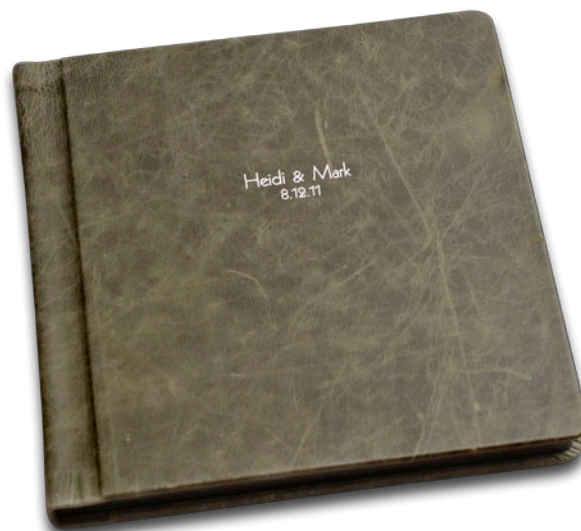

Albums

Signature Flush Mount

Our top-of-the-line digital, panoramic album comes standard with many upgraded features and is for clients who want the very best album.

Features:

- Elegantly bound with 1/16" thick, rigid pages
- Lustre finished pages of the highest quality
- Hand-gilded page edges give the album an elegant touch
- Fabric end-sheets on the inside front and back covers

10" Square (20-pages) 825

12" Square (20-pages) 1195

Add-Ons

Additional spread	95
Premium leather upgrade	115
5x7 Cameo Cover	115
Reflections (image) cover	175